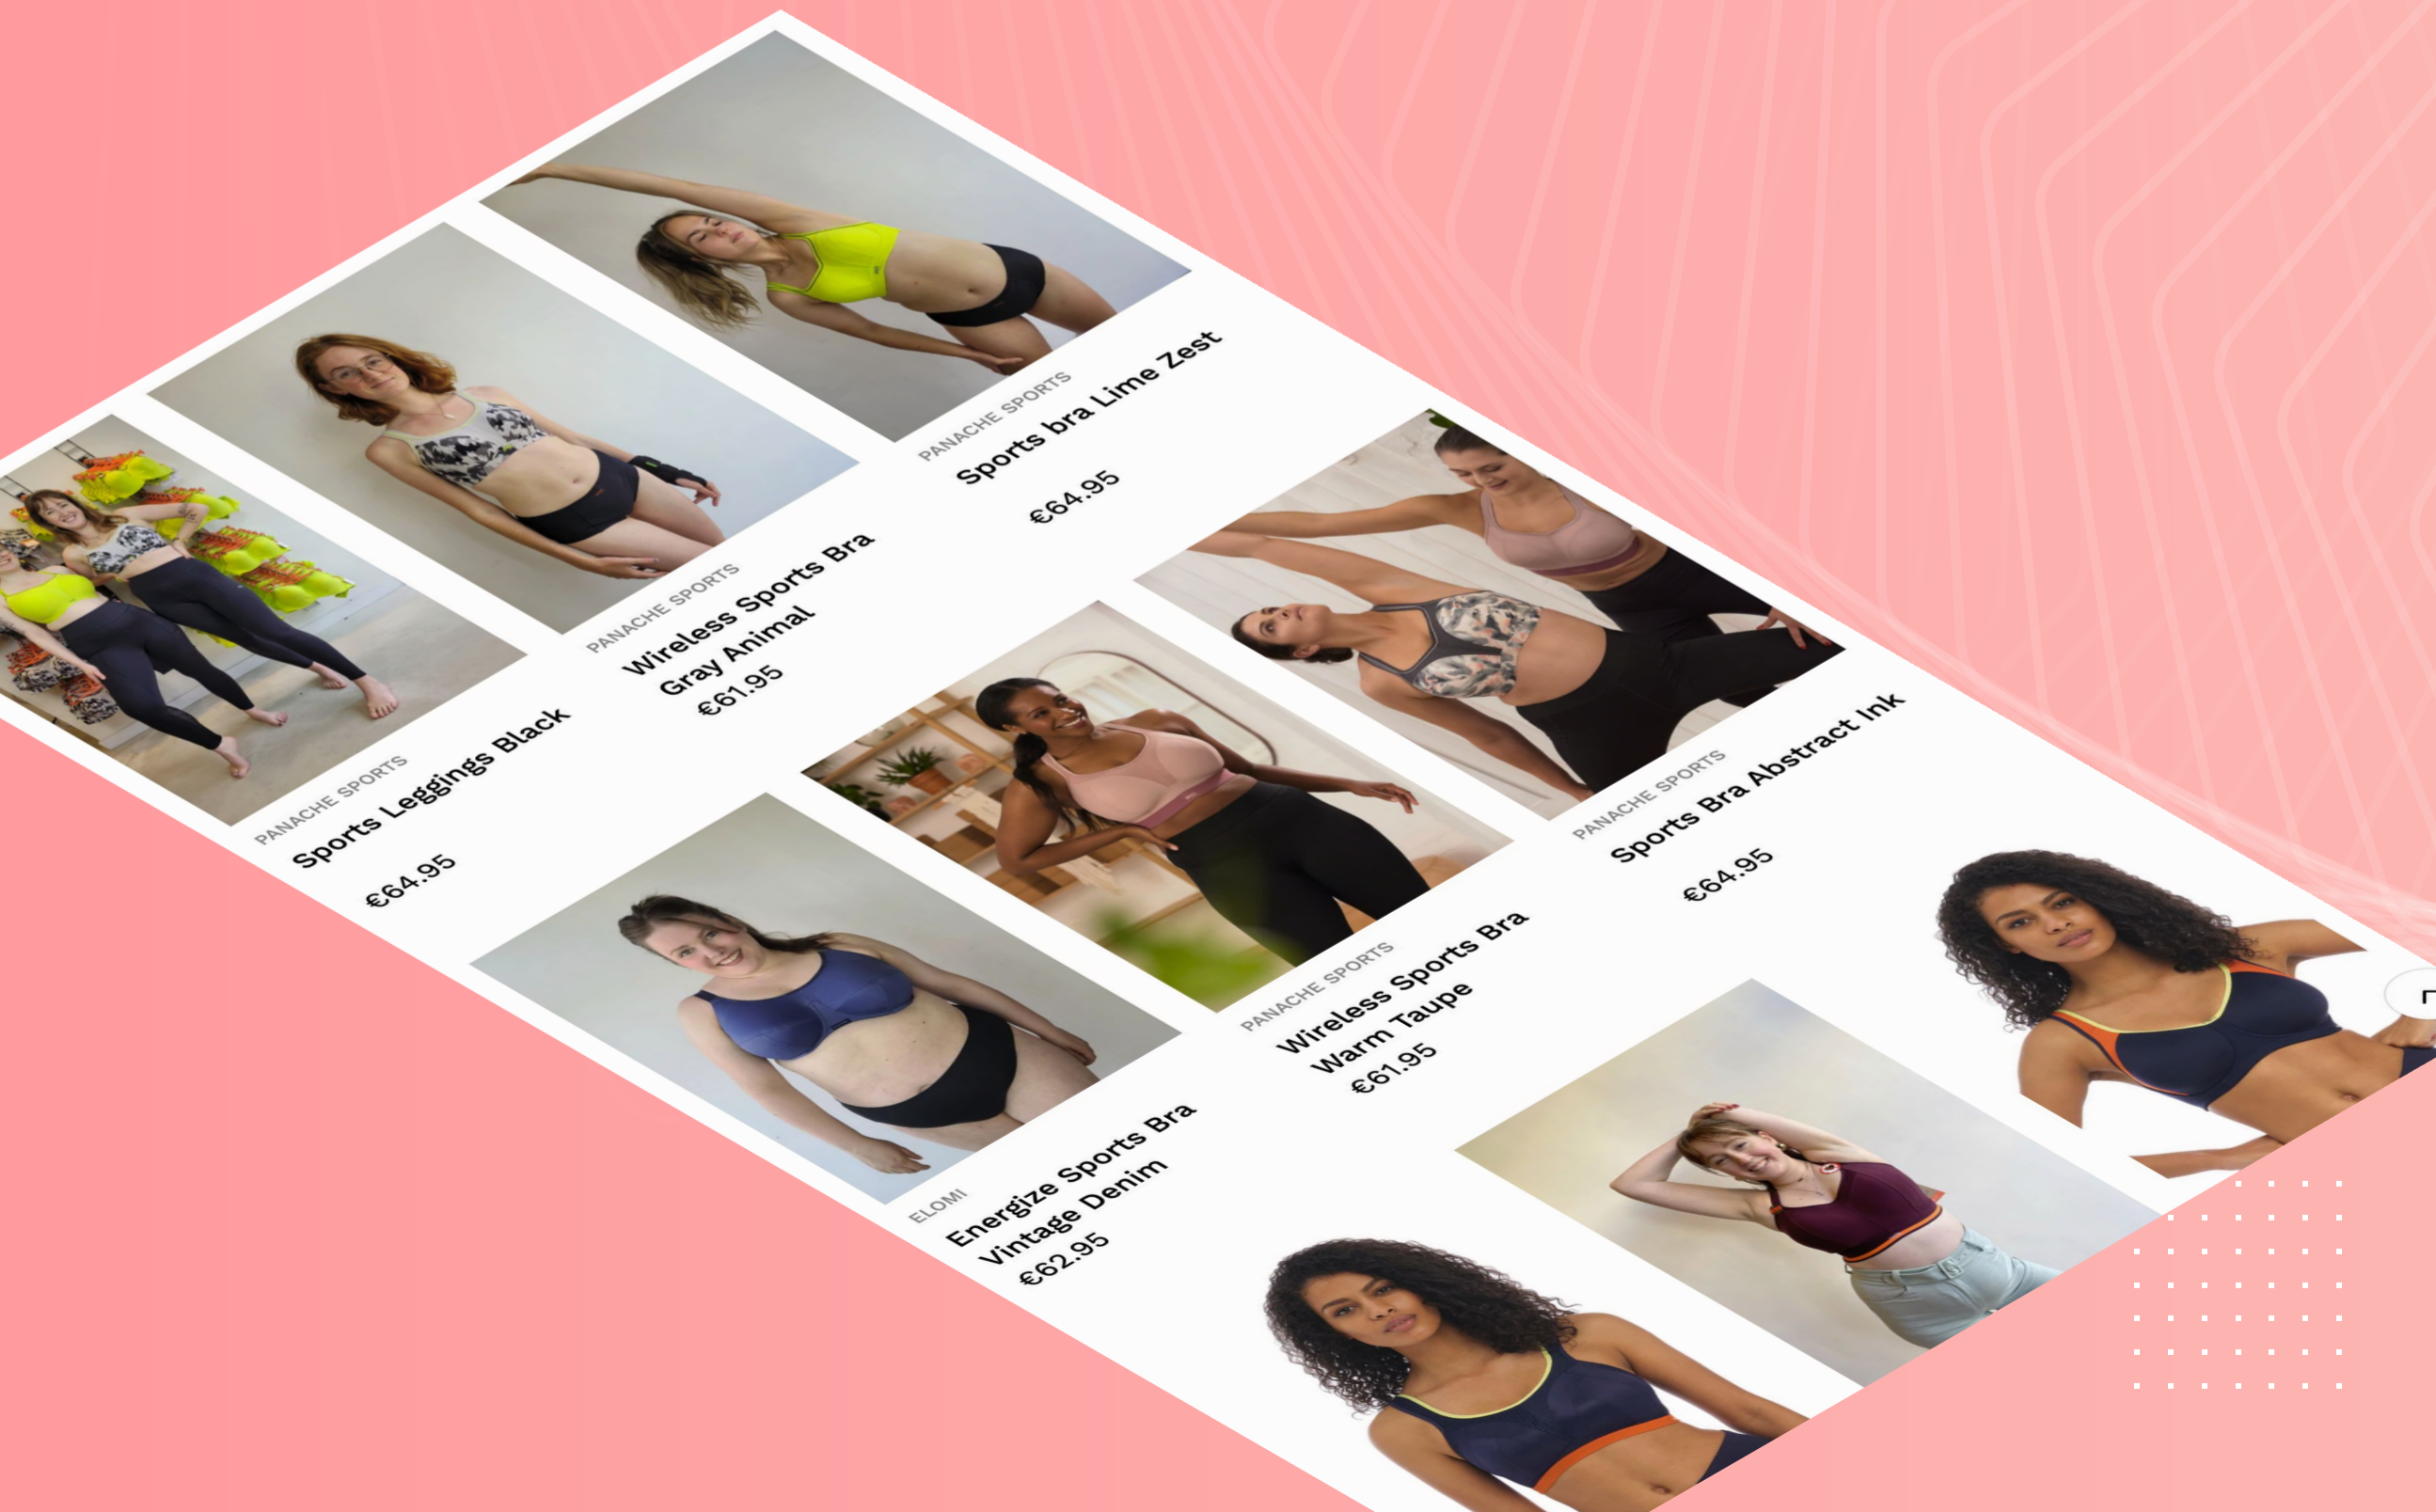

Product List

✓ Delivery: 2-5 working days ✓ Free shipping from €60 ✓ 90 days return period

★★★★★ 40+ reviews | 📍 Our stores

SUPERBra What are you looking for?

Shop by size ▾ Lingerie ▾ Swim ▾ **Sport** ▾ Perfect fit Brands ▾ Make an appointment Vacancies

Home > All sports

All sports

42 products Sort on: Date: new to old ▾

▼ **Super bramate**

34	36	38
40	42	46
60D	60DD	60E
60F	60FF	60G
60GG	60H	60HH
60J	65D	65DD

▼ **Colour**

- ☐ Blue
- ☐ Brown
- ☐ Yellow
- ☐ Green
- ☐ Light Nude
- ☐ Nude
- ☐ Orange

▼ **Brand**

- ☐ Anita

Energize Sports Bra Dusky Leopard €62.95

Sports Bra Neon Rave €70.95

Wireless Sports Bra Retro Blue €67.95